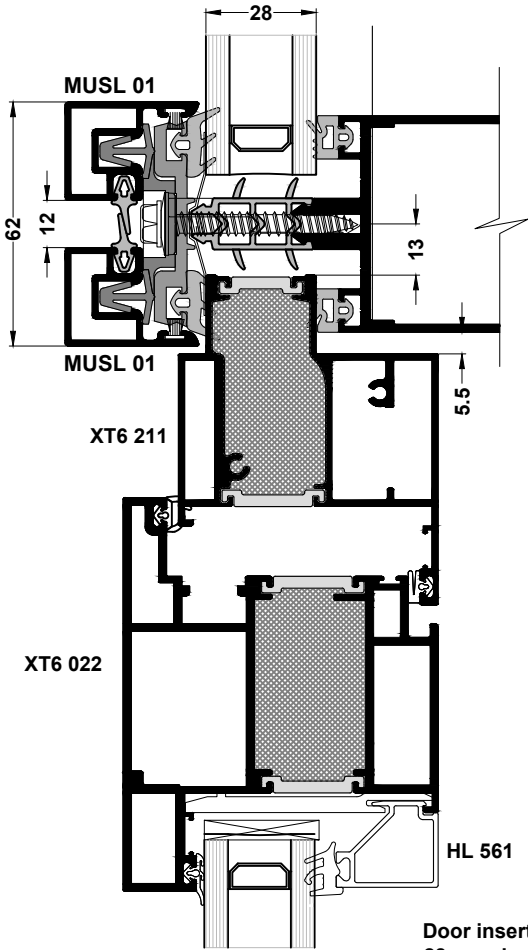

MU 800Hi - CAPPED CURTAIN WALL SYSTEM

Matrix capping details

Packing detail as shown on page 1.4.17

MU 800Hi - CAPPED CURTAIN WALL SYSTEM

Matrix capping details

Door insert: Open out (XT6022)
28mm glazing

Door insert: Open in (XT6026)
28mm glazing

Detail as shown on page 1.4.18

Door insert: Open out (XT6022)
40mm glazing

Commercial door into curtain wall

MU 800Hi - CAPPED CURTAIN WALL SYSTEM

Matrix capping details

Packing detail as shown on page 1.4.17

MU 800Hi - CAPPED CURTAIN WALL SYSTEM

Facetted Curtain Wall

Note :

Maximum angle for facetted screens depends on the glazing thickness.