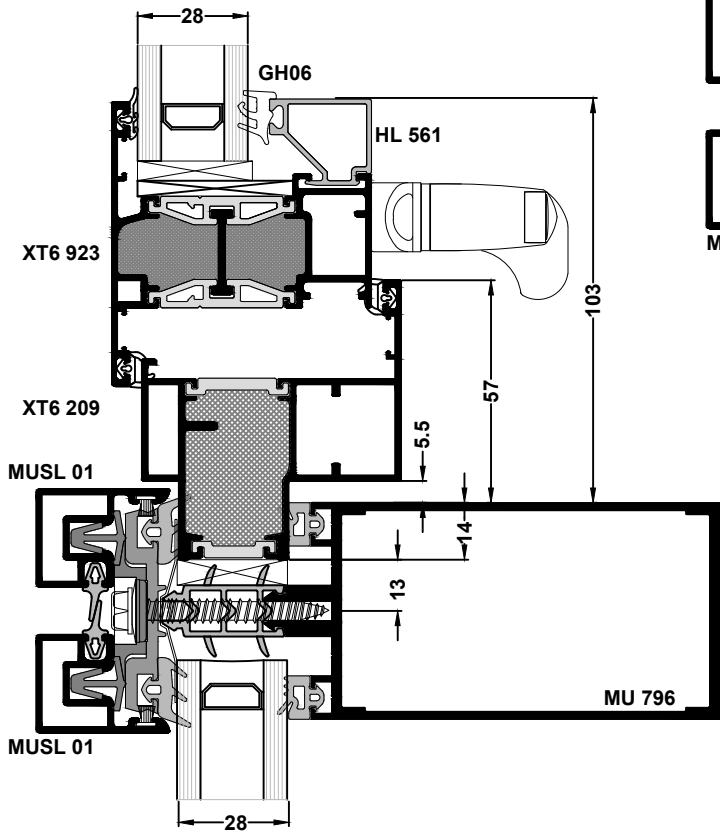

MU 800Hi - CAPPED CURTAIN WALL SYSTEM

Matrix capping details

Packing detail as shown on page 1.4.17

MU 800Hi - CAPPED CURTAIN WALL SYSTEM

Matrix capping details

Door insert: Open out (XT6022)
28mm glazing

Door insert: Open in (XT6026)
28mm glazing

Detail as shown on page 1.4.18

Door insert: Open out (XT6022)
40mm glazing

Commercial door into curtain wall

MU 800Hi - CAPPED CURTAIN WALL SYSTEM

Matrix capping details

Packing detail as shown on page 1.4.17

MU 800Hi - CAPPED CURTAIN WALL SYSTEM

Facetted Curtain Wall

Note :

Maximum angle for facetted screens depends on the glazing thickness.