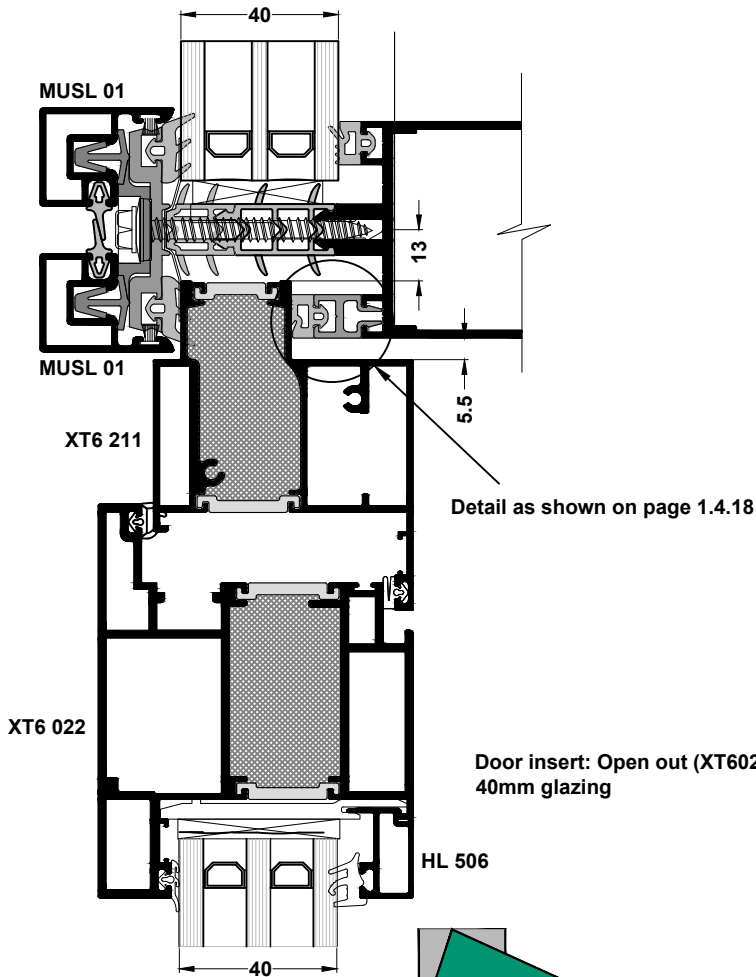

MU 800Hi - CAPPED CURTAIN WALL SYSTEM

Matrix capping details

Packing detail as shown on page 1.4.17

MU 800Hi - CAPPED CURTAIN WALL SYSTEM

Matrix capping details

Door insert: Open out (XT6022)
28mm glazing

Door insert: Open in (XT6026)
28mm glazing

Detail as shown on page 1.4.18

Door insert: Open out (XT6022)
40mm glazing

Commercial door into curtain wall

MU 800Hi - CAPPED CURTAIN WALL SYSTEM

Matrix capping details

Packing detail as shown on page 1.4.17

MU 800Hi - CAPPED CURTAIN WALL SYSTEM

Facetted Curtain Wall

Note :

Maximum angle for facetted screens depends on the glazing thickness.