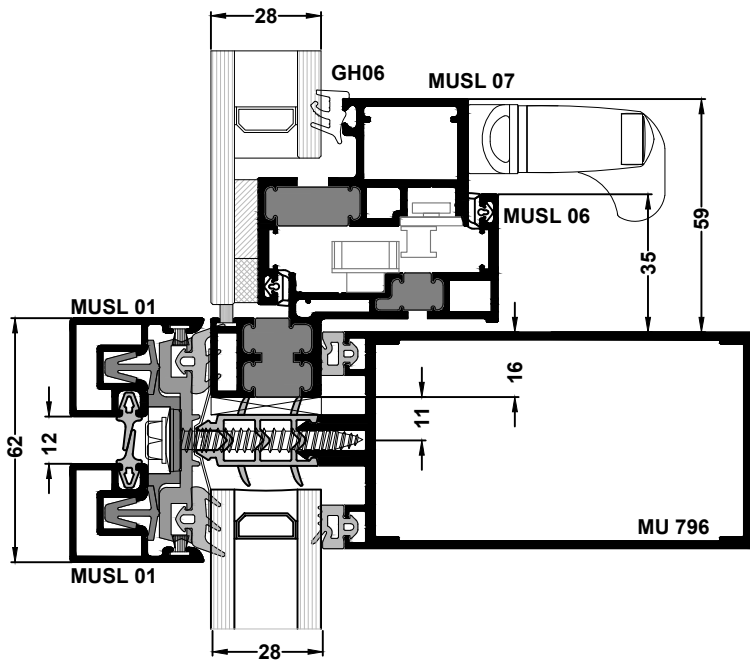

MU 800Hi - CAPPED CURTAIN WALL SYSTEM

Matrix capping details

Packing detail as shown on page 1.4.17

MU 800Hi - CAPPED CURTAIN WALL SYSTEM

Matrix capping details

Door insert: Open out (XT6022)
28mm glazing

Door insert: Open in (XT6026)
28mm glazing

Detail as shown on page 1.4.18

Door insert: Open out (XT6022)
40mm glazing

Commercial door into curtain wall

MU 800Hi - CAPPED CURTAIN WALL SYSTEM

Matrix capping details

Packing detail as shown on page 1.4.17

MU 800Hi - CAPPED CURTAIN WALL SYSTEM

Facetted Curtain Wall

Note :

Maximum angle for facetted screens depends on the glazing thickness.