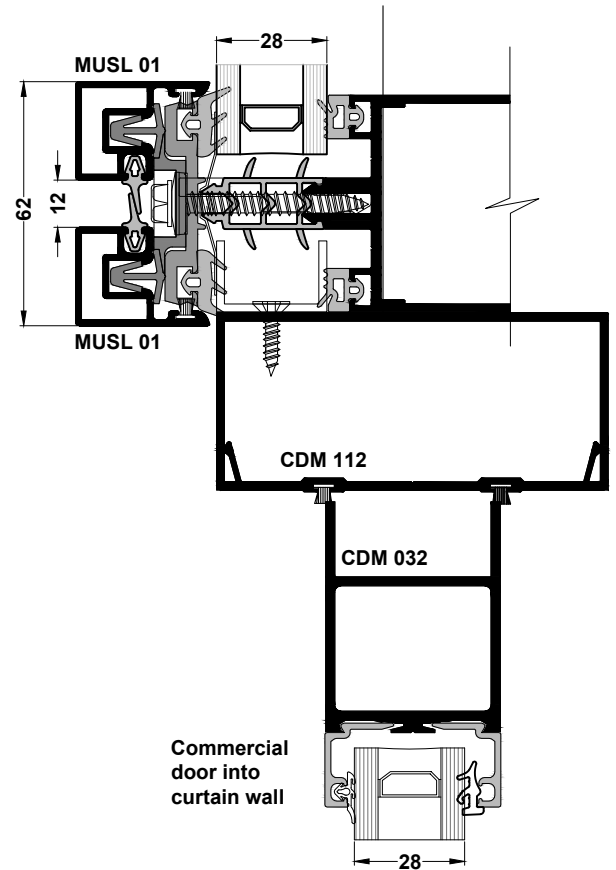

MU 800Hi - CAPPED CURTAIN WALL SYSTEM

Matrix capping details

Packing detail as shown on page 1.4.17

MU 800Hi - CAPPED CURTAIN WALL SYSTEM

Matrix capping details

Door insert: Open out (XT6022)
28mm glazing

Door insert: Open in (XT6026)
28mm glazing

Detail as shown on page 1.4.18

Door insert: Open out (XT6022)
40mm glazing

Commercial door into curtain wall

MU 800Hi - CAPPED CURTAIN WALL SYSTEM

Matrix capping details

Packing detail as shown on page 1.4.17

MU 800Hi - CAPPED CURTAIN WALL SYSTEM

Facetted Curtain Wall

Note :

Maximum angle for facetted screens depends on the glazing thickness.