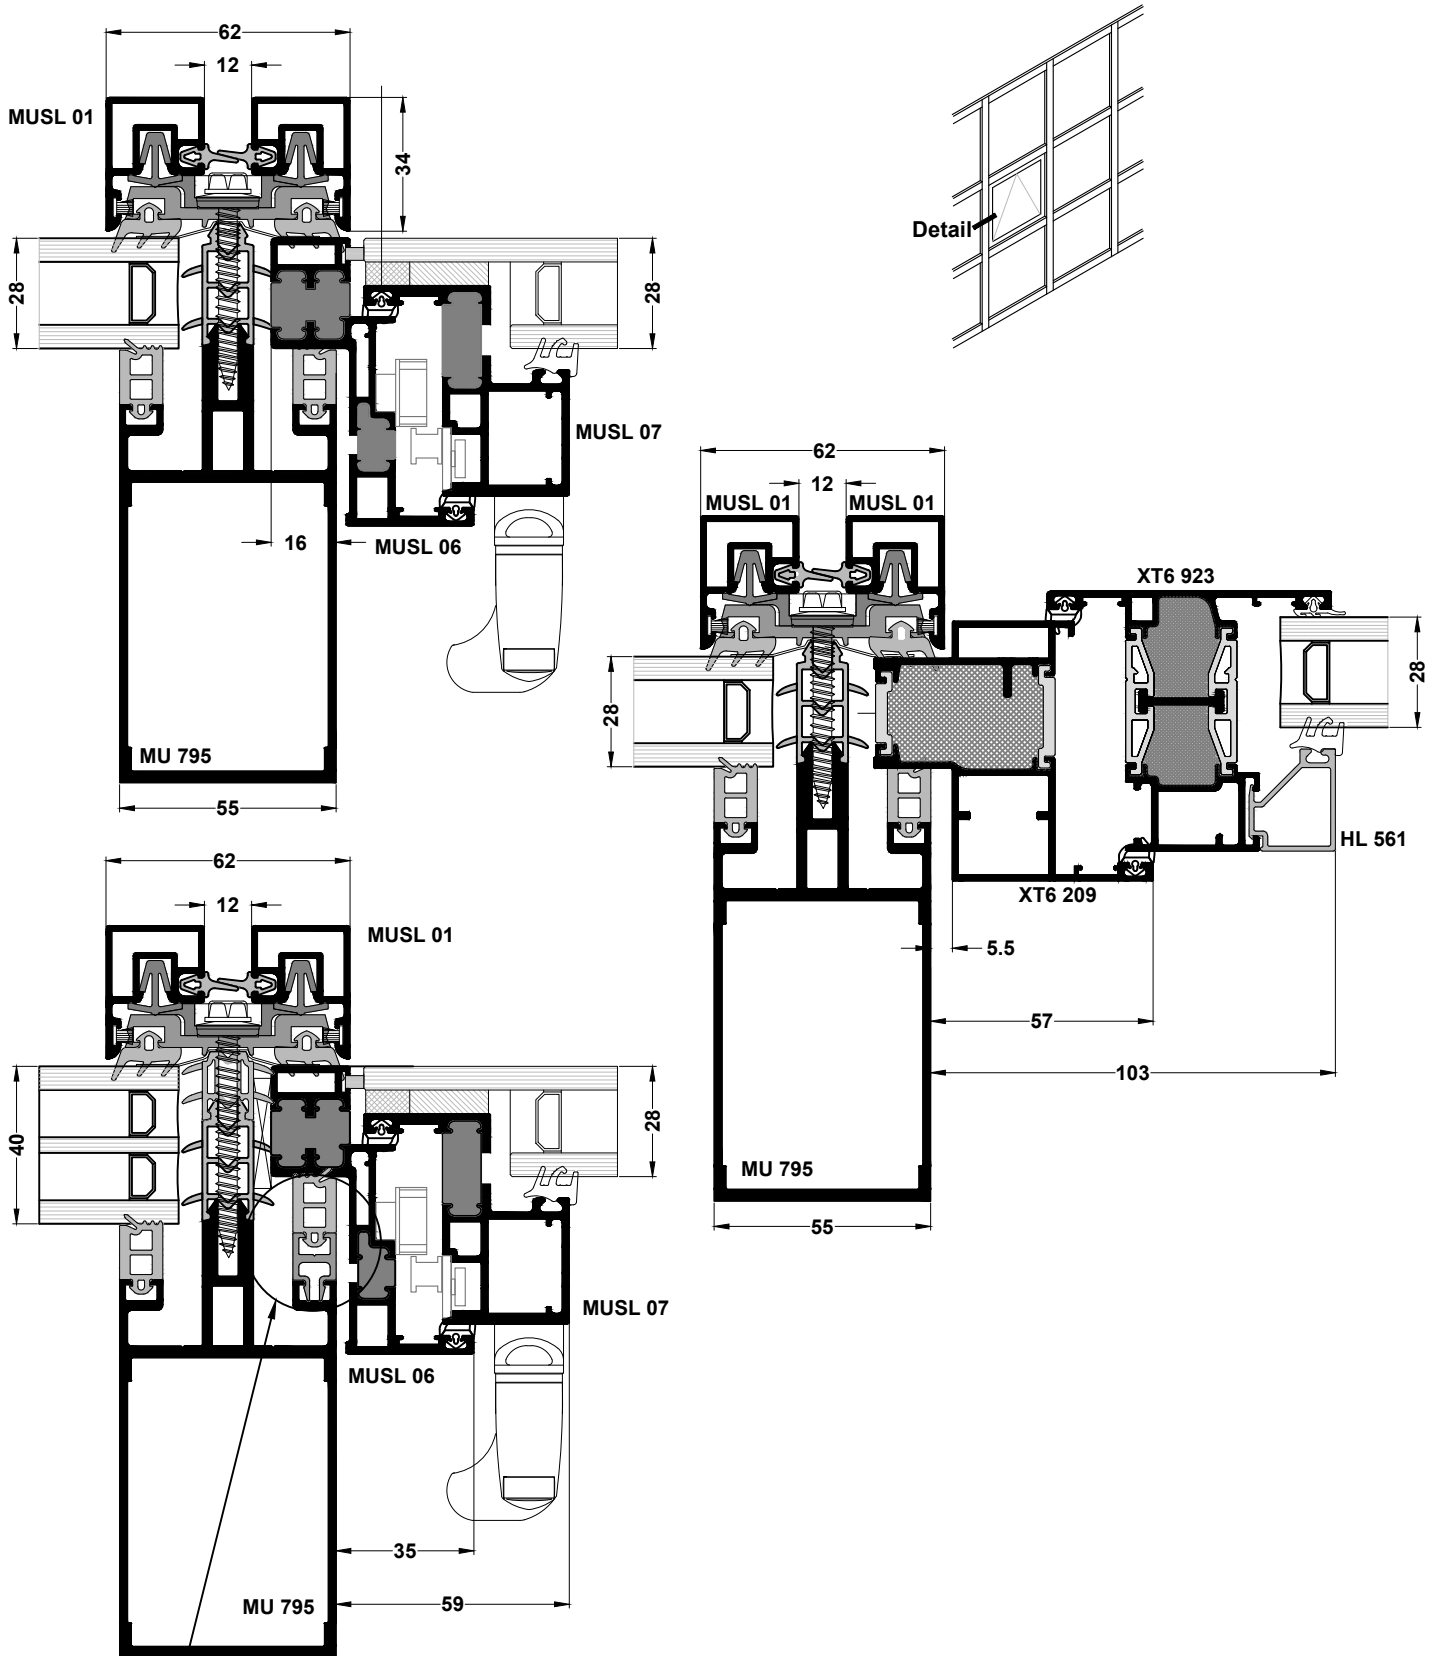

MU 800Hi - CAPPED CURTAIN WALL SYSTEM

Matrix capping details

Packing detail as shown on page 1.4.17

MU 800Hi - CAPPED CURTAIN WALL SYSTEM

Matrix capping details

Door insert: Open out (XT6022)
28mm glazing

Door insert: Open in (XT6026)
28mm glazing

Detail as shown on page 1.4.18

Door insert: Open out (XT6022)
40mm glazing

Commercial door into curtain wall

MU 800Hi - CAPPED CURTAIN WALL SYSTEM

Matrix capping details

Packing detail as shown on page 1.4.17

MU 800Hi - CAPPED CURTAIN WALL SYSTEM

Facetted Curtain Wall

Note :

Maximum angle for facetted screens depends on the glazing thickness.