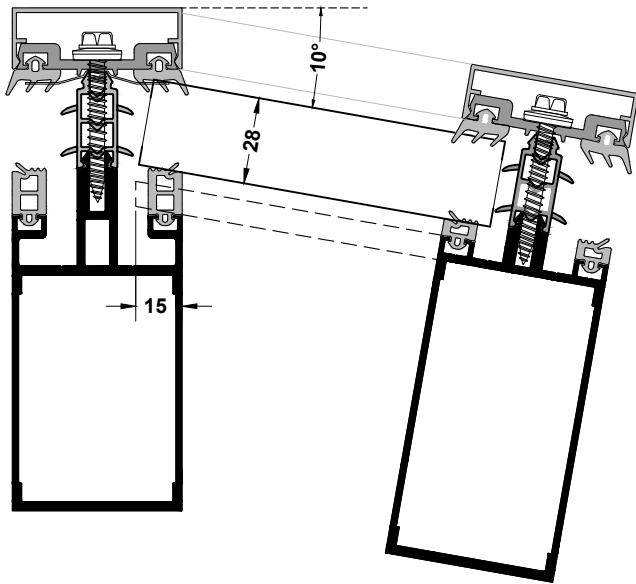

MU 800Hi - CAPPED CURTAIN WALL SYSTEM

Matrix capping details

Packing detail as shown on page 1.4.17

MU 800Hi - CAPPED CURTAIN WALL SYSTEM

Matrix capping details

Door insert: Open out (XT6022)
28mm glazing

Door insert: Open in (XT6026)
28mm glazing

Detail as shown on page 1.4.18

Door insert: Open out (XT6022)
40mm glazing

Commercial door into curtain wall

MU 800Hi - CAPPED CURTAIN WALL SYSTEM

Matrix capping details

Packing detail as shown on page 1.4.17

MU 800Hi - CAPPED CURTAIN WALL SYSTEM

Facetted Curtain Wall

Note :

Maximum angle for facetted screens depends on the glazing thickness.