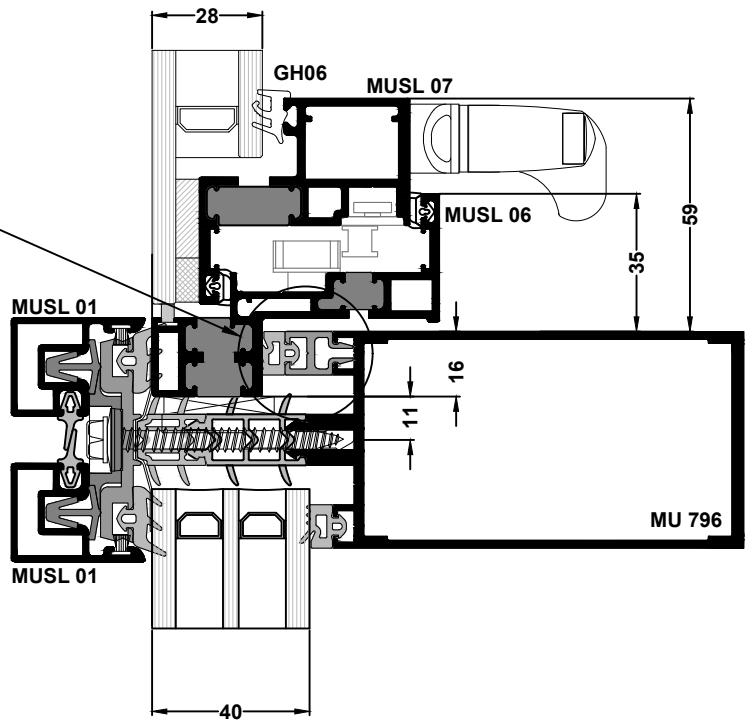

MU 800Hi - CAPPED CURTAIN WALL SYSTEM

Matrix capping details

Packing detail as shown on page 1.4.17

MU 800Hi - CAPPED CURTAIN WALL SYSTEM

Matrix capping details

Door insert: Open out (XT6022)
28mm glazing

Door insert: Open in (XT6026)
28mm glazing

Detail as shown on page 1.4.18

Door insert: Open out (XT6022)
40mm glazing

Commercial door into curtain wall

MU 800Hi - CAPPED CURTAIN WALL SYSTEM

Matrix capping details

Packing detail as shown on page 1.4.17

MU 800Hi - CAPPED CURTAIN WALL SYSTEM

Facetted Curtain Wall

Note :

Maximum angle for facetted screens depends on the glazing thickness.