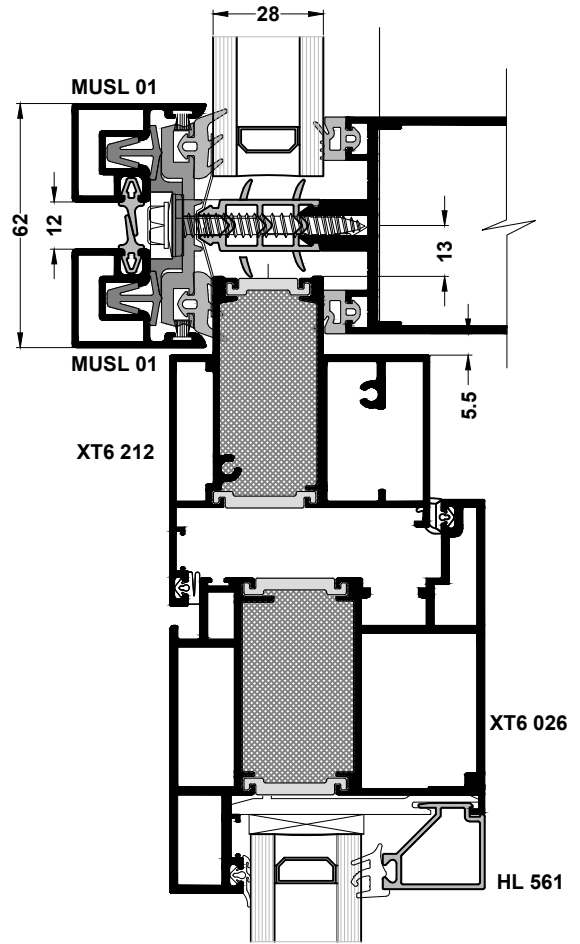

MU 800Hi - CAPPED CURTAIN WALL SYSTEM

Matrix capping details

Packing detail as shown on page 1.4.17

MU 800Hi - CAPPED CURTAIN WALL SYSTEM

Matrix capping details

Door insert: Open out (XT6022)
28mm glazing

Door insert: Open in (XT6026)
28mm glazing

Detail as shown on page 1.4.18

Door insert: Open out (XT6022)
40mm glazing

Commercial door into curtain wall

MU 800Hi - CAPPED CURTAIN WALL SYSTEM

Matrix capping details

Packing detail as shown on page 1.4.17